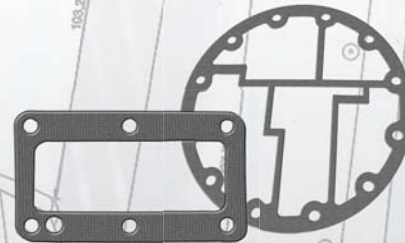

PIPE

Carbon Steel, Brass,
Stainless, Hot Dipped
Galvanized, PVC / CPVC

Valves

Angle, Ball, Butterfly,
Check, Gate, Globe,
Plug, Solenoid

Fittings

Malleable 150/300, Forged
Steel, Stainless, Sanitary,
PVC / CPVC, Weld, Flanges

Hangers & Clamps

Beam Attachments, Beam
Clamps, Clevis, U-Bolts, Rod
Attachments, Pipe Rings

Gaskets

Flexitallic, Frenzelit,
Garlock, W.L. Gore,
Teadit, Wolar

Gauges & Thermometers

Commercial, Industrial,
Differential, Digital, Stainless,
Bi-Metal, Process