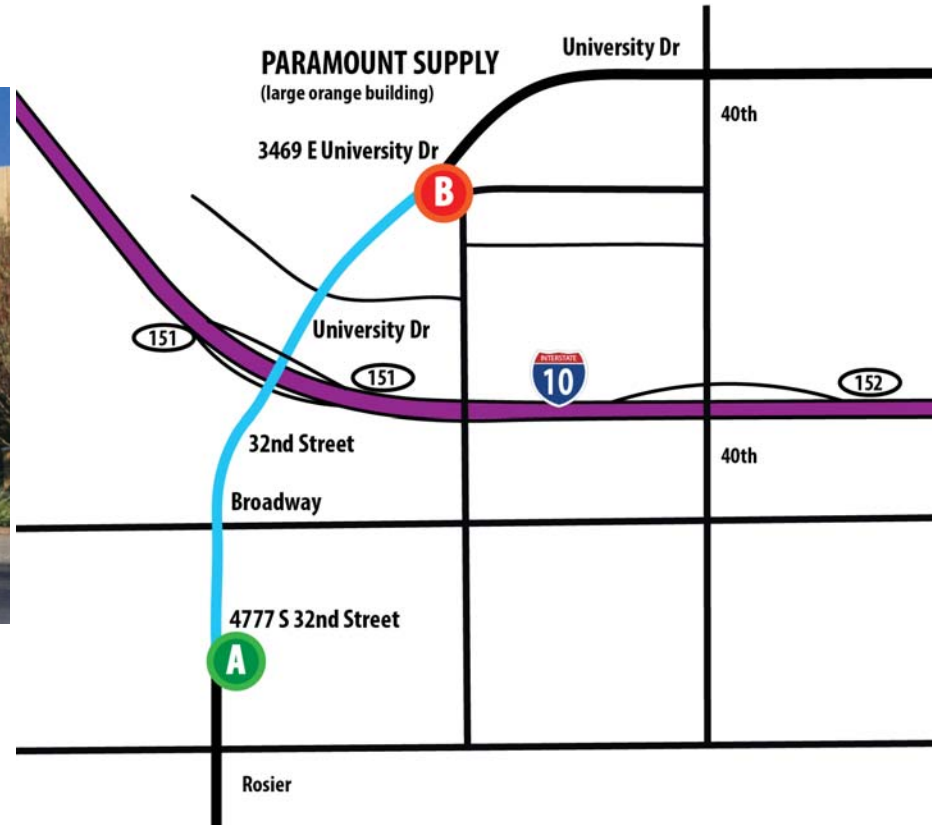

PARAMOUNT SUPPLY

MOVED!

FEB 21, 2018

3469 E. UNIVERSITY DRIVE
PHOENIX, AZ 85034

Open for BUSINESS *FEB 23*

Paramount Supply Company. 602-258-5599
phoenix@paramountsupply.com